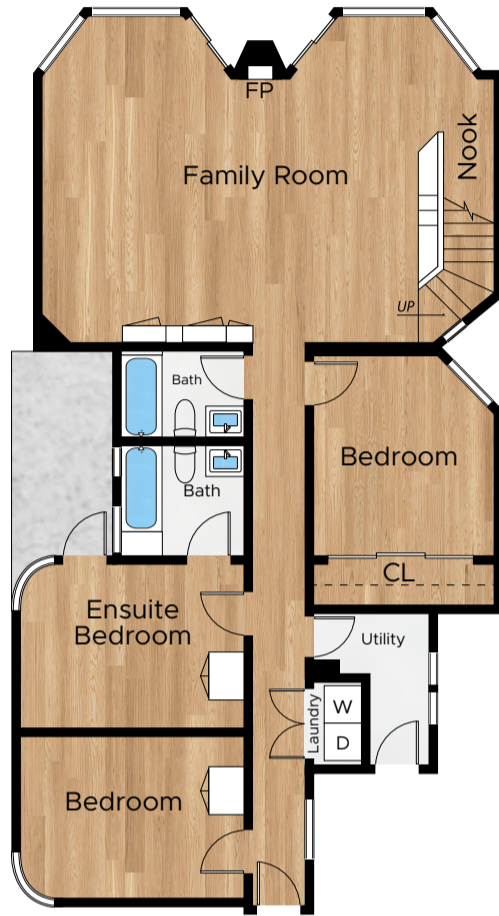

2134 GREEN STREET #6

SAN FRANCISCO

PROPERTY SQ FT INFORMATION

LIVING SPACE: 3713 SQ FT

- * Main House (Main Level): 2416 Sq Ft
- * Main House (Lower Level): 1214 Sq Ft
- * Main House (Lower Level Entry): 83 Sq Ft

Lower Level

Lower Level Entry

Main Level

PRESENTED BY : MARLA MORESI-VALDES

DRE #: 01320998

DISCLAIMER: RENDERING BY OPEN HOMES PHOTOGRAPHY. ALL MEASUREMENTS ARE APPROXIMATE AND MAY NOT BE EXACT.
DO NOT RELY ON THE ACCURACY OF THIS FLOOR PLAN WHEN DETERMINING THE PRICE OF A PROPERTY OR MAKING DECISIONS
REGARDING BUYING OR SELLING OF PROPERTIES WITHOUT INDEPENDENT VERIFICATION.