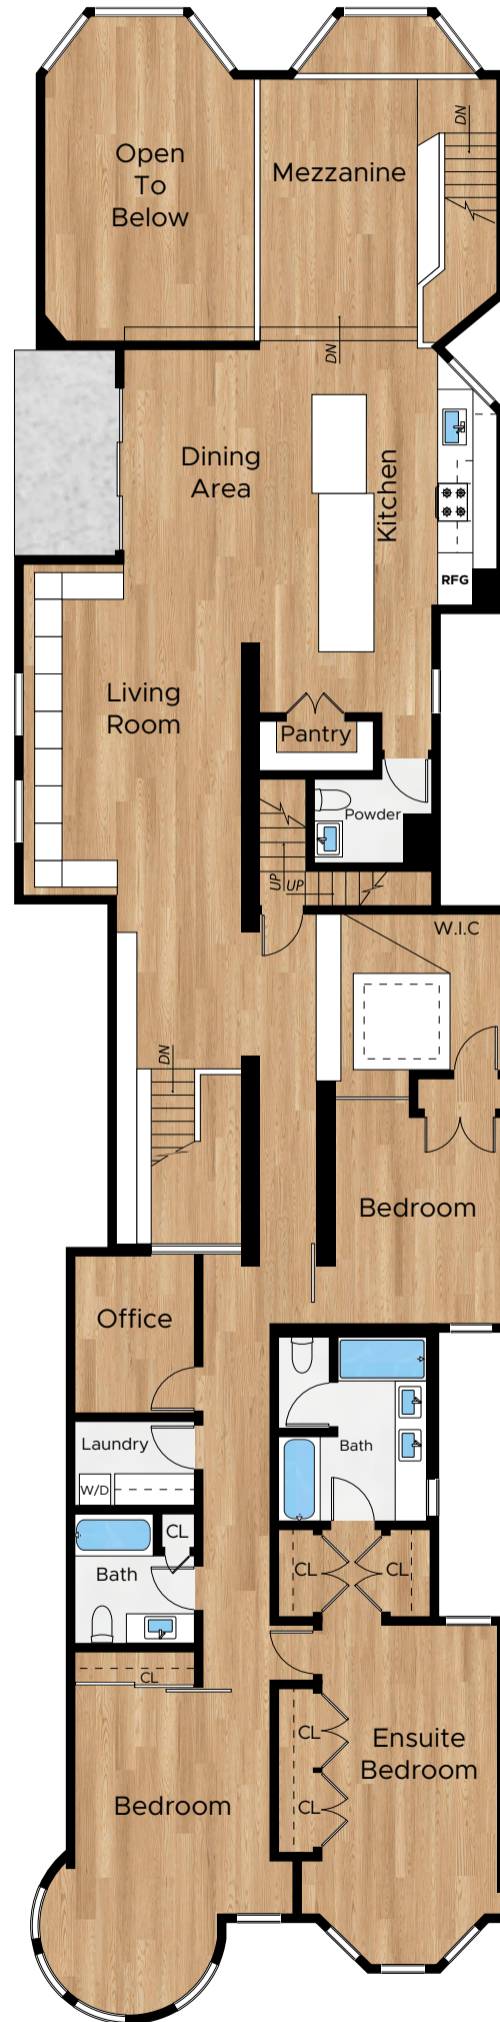

2134 GREEN STREET #6

SAN FRANCISCO

PROPERTY SQ FT INFORMATION

LIVING SPACE: 3713 SQ FT

- * Main House (Main Level): 2416 Sq Ft
- * Main House (Lower Level): 1214 Sq Ft
- * Main House (Lower Level Entry): 83 Sq Ft

Lower Level

Lower Level Entry

Main Level

PRESENTED BY : MARLA MORESI-VALDES

DRE #: 01320998

DISCLAIMER: RENDERING BY OPEN HOMES PHOTOGRAPHY. ALL MEASUREMENTS ARE APPROXIMATE AND MAY NOT BE EXACT.
DO NOT RELY ON THE ACCURACY OF THIS FLOOR PLAN WHEN DETERMINING THE PRICE OF A PROPERTY OR MAKING DECISIONS
REGARDING BUYING OR SELLING OF PROPERTIES WITHOUT INDEPENDENT VERIFICATION.