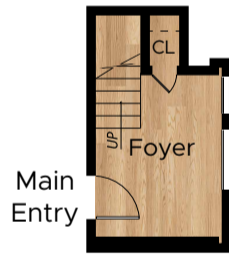

2134 GREEN STREET #6

SAN FRANCISCO

PROPERTY SQ FT INFORMATION

LIVING SPACE: 3713 SQ FT

- * Main House (Main Level): 2416 Sq Ft
- * Main House (Lower Level): 1214 Sq Ft
- * Main House (Lower Level Entry): 83 Sq Ft

Lower Level

Lower Level Entry

Main Level

PRESENTED BY : MARLA MORESI-VALDES

DRE #: 01320998

DISCLAIMER: RENDERING BY OPEN HOMES PHOTOGRAPHY. ALL MEASUREMENTS ARE APPROXIMATE AND MAY NOT BE EXACT.
DO NOT RELY ON THE ACCURACY OF THIS FLOOR PLAN WHEN DETERMINING THE PRICE OF A PROPERTY OR MAKING DECISIONS
REGARDING BUYING OR SELLING OF PROPERTIES WITHOUT INDEPENDENT VERIFICATION.